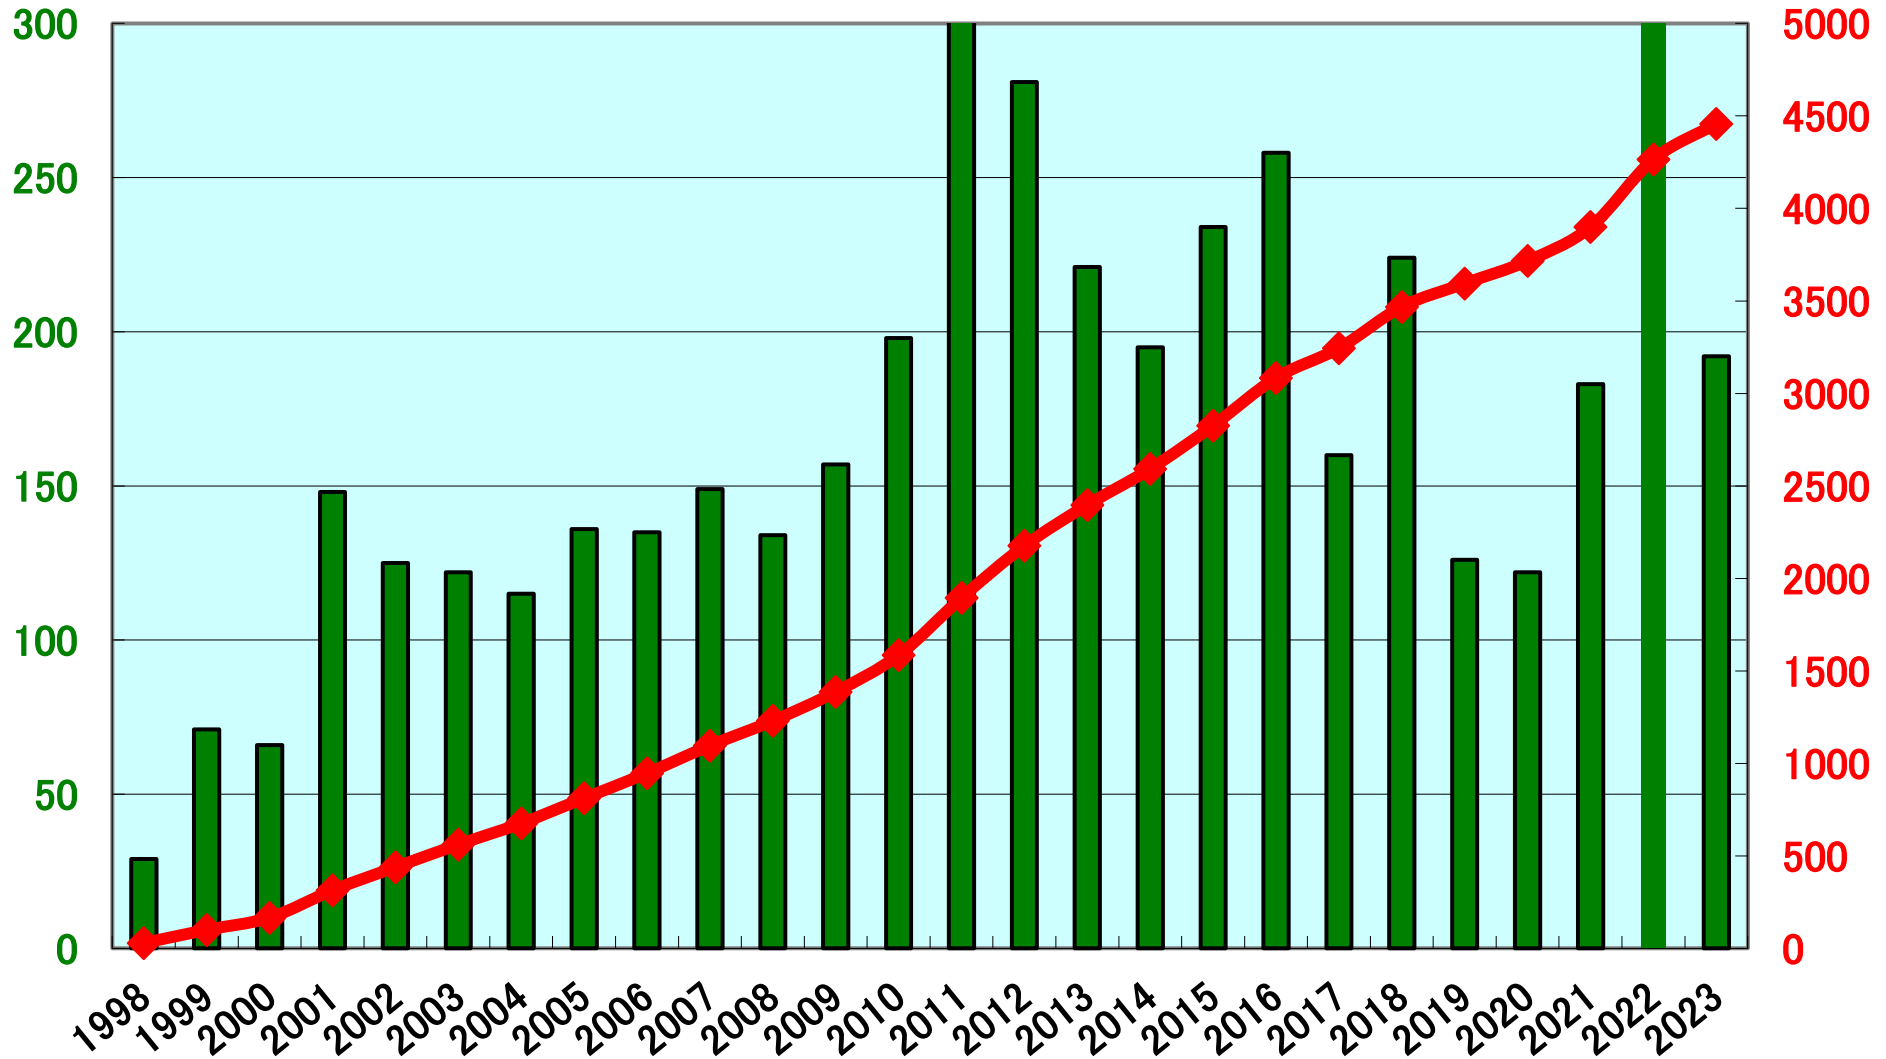

入会者／年 Per Year

—◆— Total (人)

(as of 2023.8.1)

国内エリア別会員数

Number of Domestic Members per Area

DX Members

74 entities, 710 members (as of Aug 2023)

3B8, 4I/DU~DW, 5T, 6K/DS/HL, 7X, 8Q, 9A, 9K2, 9M2, 9V, A*/K/N/W, AP, BH, BV/BX, C6, CE, CN, CT, CX, DA~DO, E2/HS, E7, EA, EA6, EI, F/TM, FG, G/M, GI, GW, HA, HB9, HK, I, IS0, JT, KH0, KH2, KH6, KP3 LA, LU/LW, LZ, OE, OH, OK, ON, OZ, PA, PY, R, S5, SM, SP/SQ, SV, T8, TA, UT/UX, V3, V6, VE, VK, VP9, VQ9, VR2, VU, XE/XQ, XV, XZ, YB~YC, YL, YO, YT, YV/YY